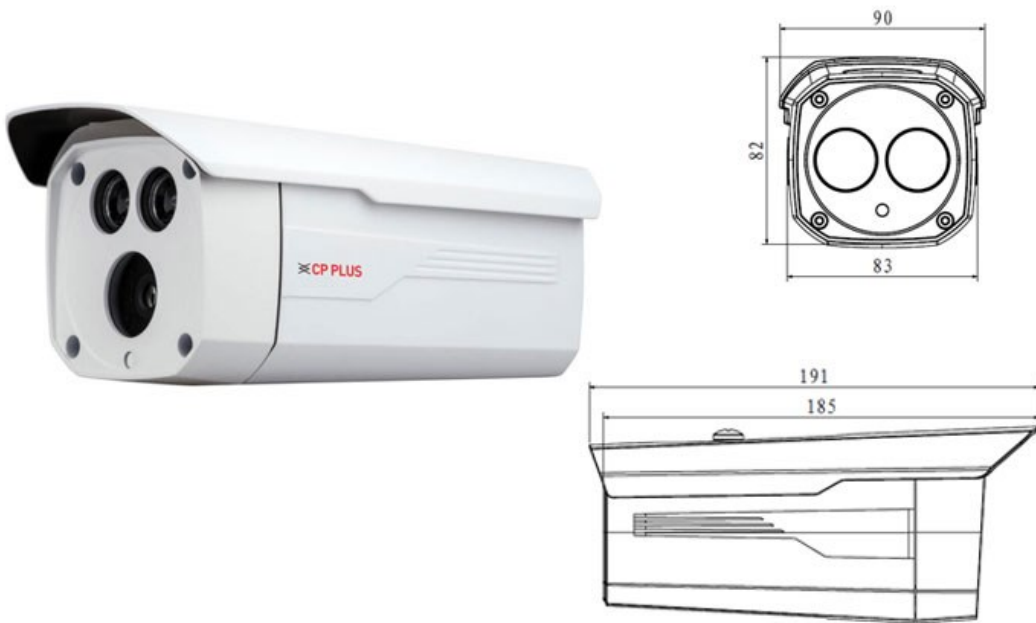

CP- UNC-TA20L6S**2 MP Full HD IP IR Bullet Camera - 60Mtr.****Main Features**

- 1/2.7" 2MP progressive scan CMOS Image Sensor
- 25/30fps@1080P
- H.264plus and H.264 dual-stream encoding
- DWDR, Day/Night(ICR), Auto Iris, 3DNR, AWB, AGC, BLC
- 2.8mm fixed lens (3.6mm 6mm 8mm optional)
- Array Range of 60 Mtrs, IP67, PoE
- Mobile Software: iCMOB, gCMOB, wCMOB
- CMS Software: KVMS Pro, vOptimus Pro

CP- UNC-TA20L6S

2 MP Full HD IP IR Bullet Camera - 60Mtr.

Feature

Image Sensor
Minimum Illumination
Shutter Speed
White Balance
Lens
Gain Control(AGC)
S/N Ratio
Video Compression
Back Light Compensation
Resolution
Frame Rate
Privacy Mask
Protocol
Ethernet
User Account
Smart Phone
IR
Operating Temperature
Power Source
Power Consumption
Weatherproof Standard
Dimension
Weight

Specification

1/2.7" 2Megapixel progressive scan CMOS
0. 1Lux/F2.0(Color), 0Lux/F2.0(IR on)
Auto/Manual, 1/3(4)s ~1/100000s
Auto/Manual
2.8mm(3.6mm 6mm 8mm optional)
Auto/Manual
More than 50dB
H.264+/H.264
BLC/ HLC/ DWDR
1080P(1920×1080)/720P(1280×720)/D1(704×576/704×480) /CIF(352×288/352×240)
Main Stream: 1080P(1 ~ 25/30fps), Sub Stream: D1(1 ~ 25/30fps)
Up to 4 areas
IPv4/IPv6, HTTP, HTTPS, TCP/IP, UDP, UPnP, ICMP, IGMP, RTSP, RTP, SMTP, NTP, DHCP, DNS, PPPOE, DDNS, FTP, IP Filter, QoS
RJ-45 (10/100Base-T)
20 Users
iPhone, iPad, Android, Windows Phone
IR Range of 60 Mtr.
-30°C~+60°C , Less than 95%RH
DC12V, PoE (802.3af)
<4W(IR on)
IP67
191mm × 90mm × 82mm
0.45Kg